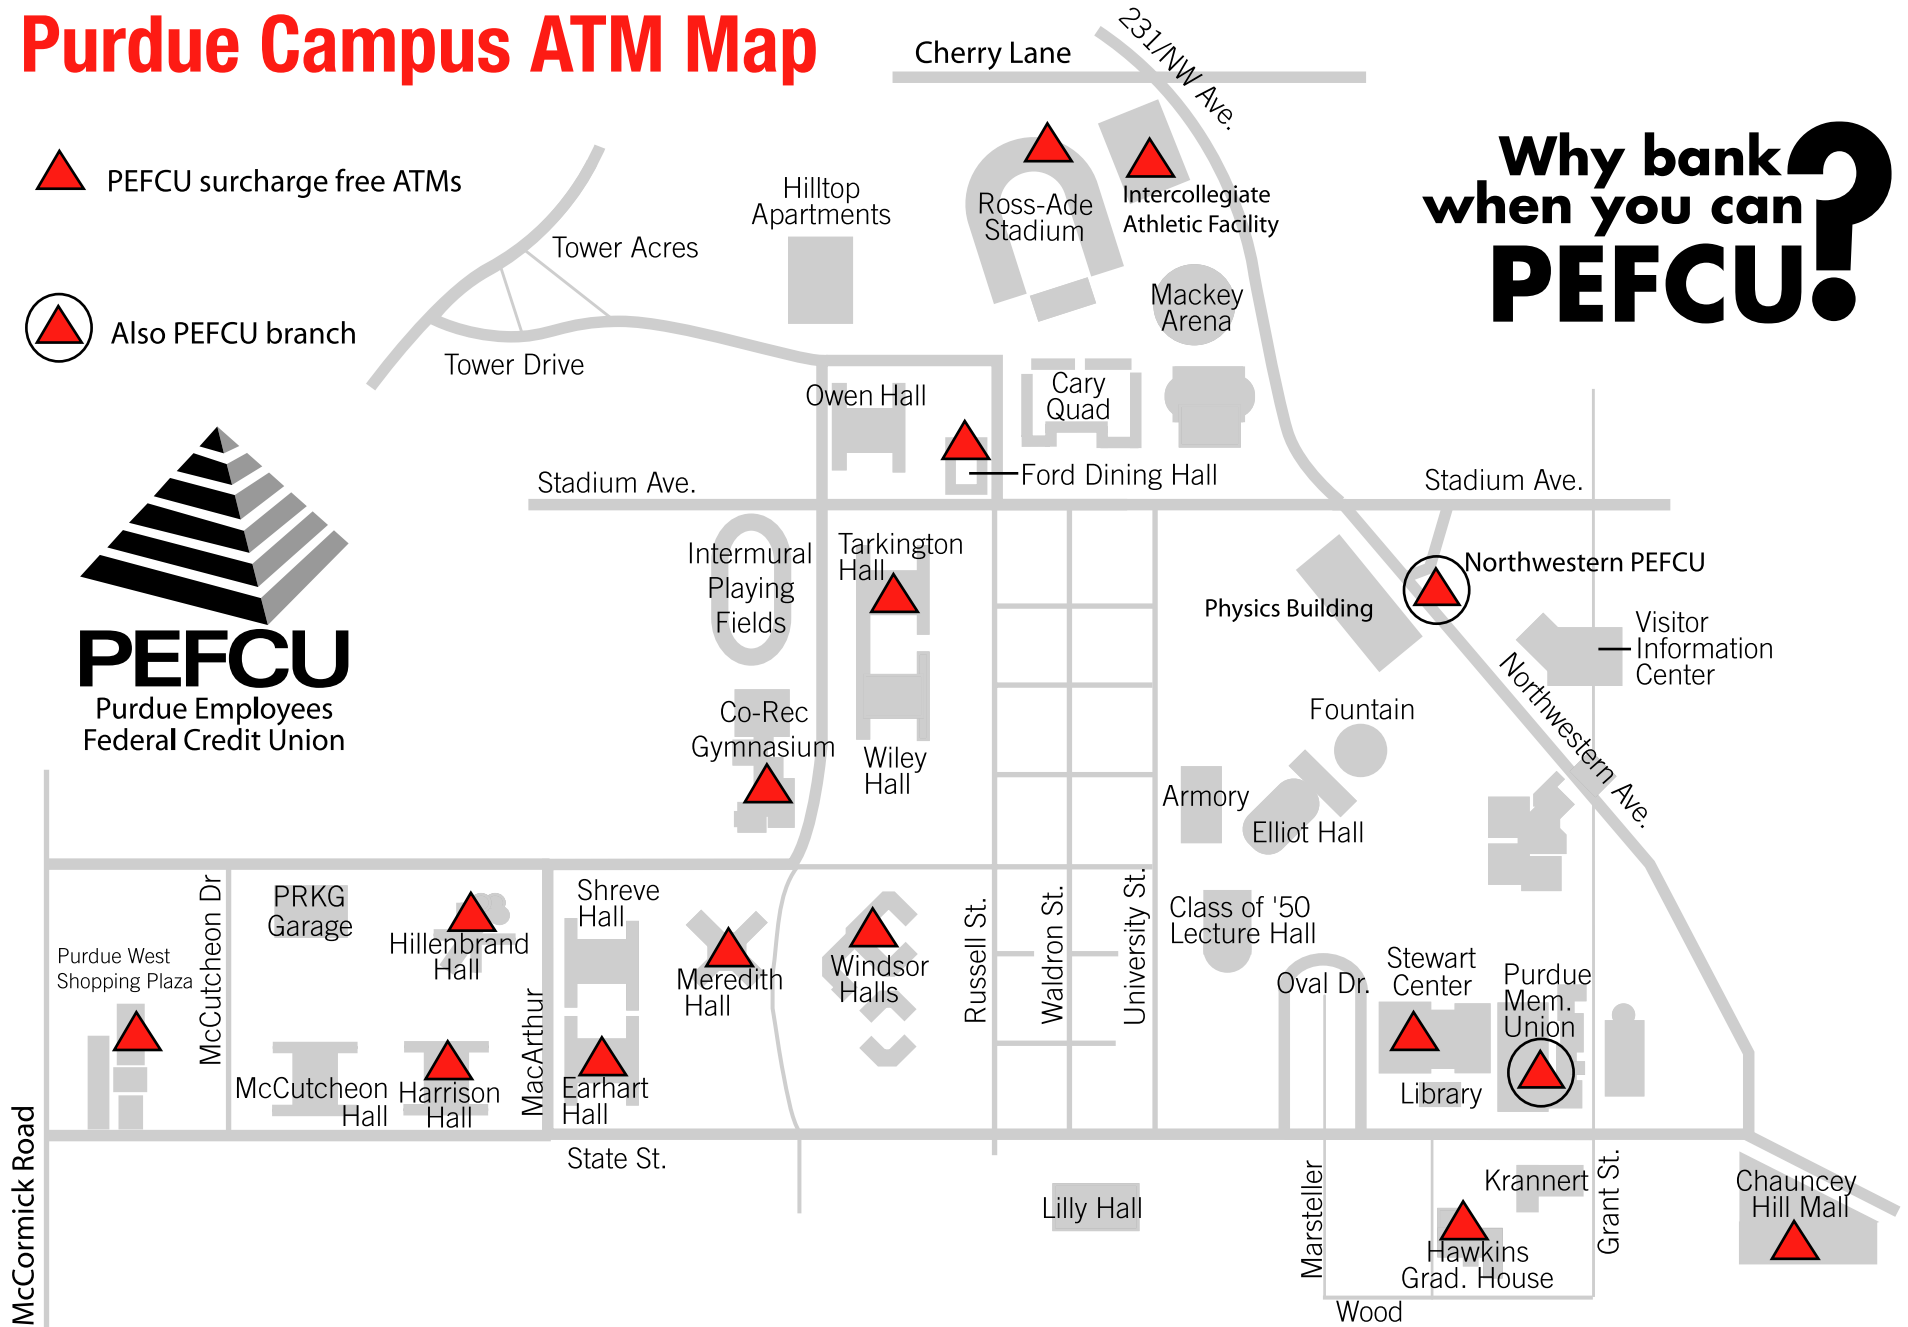

Purdue Campus ATM Map

 PEFCU surcharge free ATMs

 Also PEFCU branch

Why bank
when you can
PEFCU?

www.purdueefcu.com

Greater Lafayette ATM Map

Other Surcharge Free ATMs in the Greater Lafayette Area
(Not Shown on Map).

- | | |
|---|---|
| OSCO
50 Sagamore Parkway S | Buffalo Wild Wings
360 Brown Street |
| Staley CU
1000 Sagamore Parkway | Village Bottle Shoppe
148 Howard Avenue |
| Marsh
3825 SR 26 E | Village Bottle Shoppe
304 Vine Street |
| Marsh
225 Teal Road | Thriftway Market
1416 W State Street |
| Riehle Bros Tavern
2270 Concord Road | Village Bottle Shoppe 4
1832 Northwestern Avenue |
| Village Pantry
2450 Sagamore Parkway | Foodliner
1812 Northwestern Avenue |
| Macs
706 Northwestern Hwy | Marsh
2410 N Salisbury |
| Amoco
4250 SR 26 | Eli Lilly FCU
1650 Lilly Road |
| Fred's Mini Mart
2523 SR 25 W | Dayton Amoco Pizza
291 Yost Road |
| Gas America
5860 SR 43 N | Rondel Enterprises
2100 Elmwood Avenue |

Look for these logos for surcharge free ATM access nationwide

www.purdueefcu.com