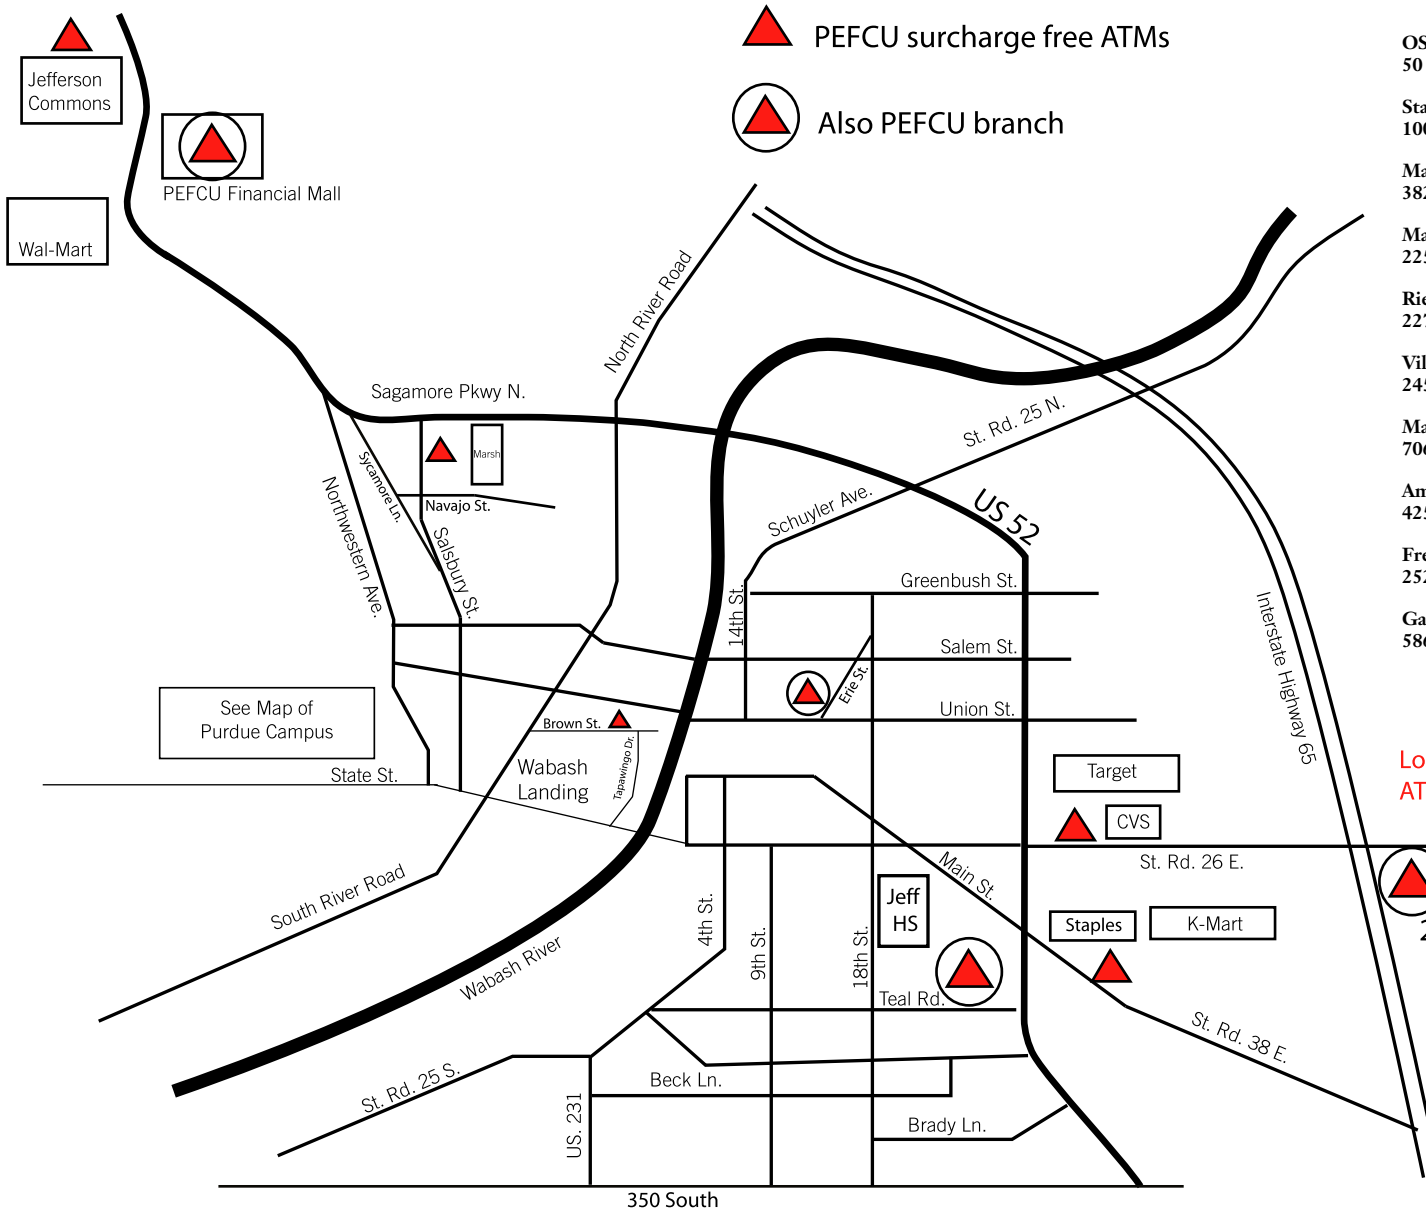

Purdue Campus ATM Map

 PEFCU surcharge free ATMs

 Also PEFCU branch

Why bank
when you can
PEFCU?

www.purdueefcu.com

Greater Lafayette ATM Map

Other Surcharge Free ATMs in the Greater Lafayette Area
(Not Shown on Map).

- | | |
|---|---|
| OSCO
50 Sagamore Parkway S | Buffalo Wild Wings
360 Brown Street |
| Staley CU
1000 Sagamore Parkway | Village Bottle Shoppe
148 Howard Avenue |
| Marsh
3825 SR 26 E | Village Bottle Shoppe
304 Vine Street |
| Marsh
225 Teal Road | Thriftway Market
1416 W State Street |
| Riehle Bros Tavern
2270 Concord Road | Village Bottle Shoppe 4
1832 Northwestern Avenue |
| Village Pantry
2450 Sagamore Parkway | Foodliner
1812 Northwestern Avenue |
| Macs
706 Northwestern Hwy | Marsh
2410 N Salisbury |
| Amoco
4250 SR 26 | Eli Lilly FCU
1650 Lilly Road |
| Fred's Mini Mart
2523 SR 25 W | Dayton Amoco Pizza
291 Yost Road |
| Gas America
5860 SR 43 N | Rondel Enterprises
2100 Elmwood Avenue |

Look for these logos for surcharge free ATM access nationwide

www.purdueefcu.com